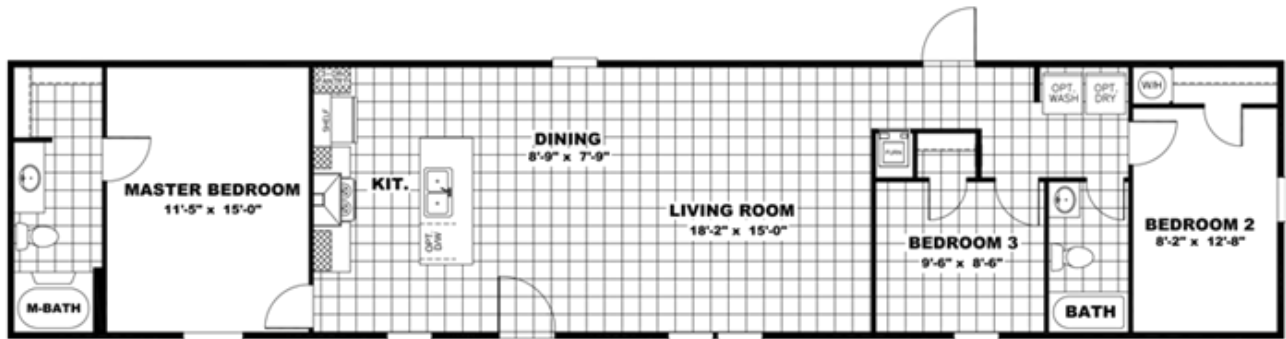

THE BREEZE 72 Model number: 22SSP16723AH18

3 beds • 2 baths • 1152 sq.ft. • 16' width • 72' depth

Our home building facilities invest in continuous product and process improvements. Plans, dimensions, features, materials, specifications and availability are subject to change without notice or obligation. Renderings and floor plans are representative likenesses of our homes and may differ from the actual homes. We invite you to tour a Home Center near you and inspect the highest value in quality housing available or call (270) 926-3352 to speak with a Home Consultant. Copyright 2017, CMH. All rights reserved.