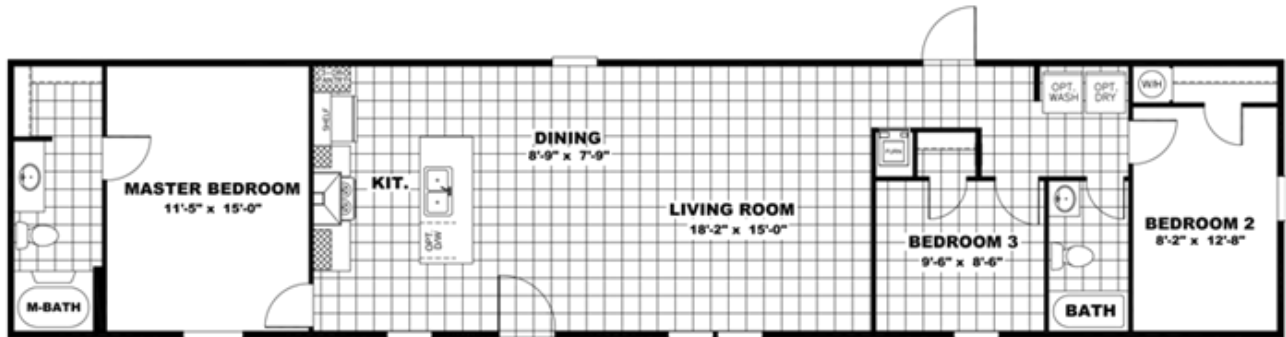

THE BREEZE 72

**THE BREEZE 72** Floor plan number: CLM102265TN

**3 beds • 2 baths • 1152 sq.ft. • 16' width • 72' depth**

Our home building facilities invest in continuous product and process improvements. Plans, dimensions, features, materials, specifications and availability are subject to change without notice or obligation. Renderings and floor plans are representative likenesses of our homes and may differ from the actual homes. We invite you to tour a Home Center near you and inspect the highest value in quality housing available or call (270) 926-3352 to speak with a Home Consultant. Copyright 2017, CMH. All rights reserved.