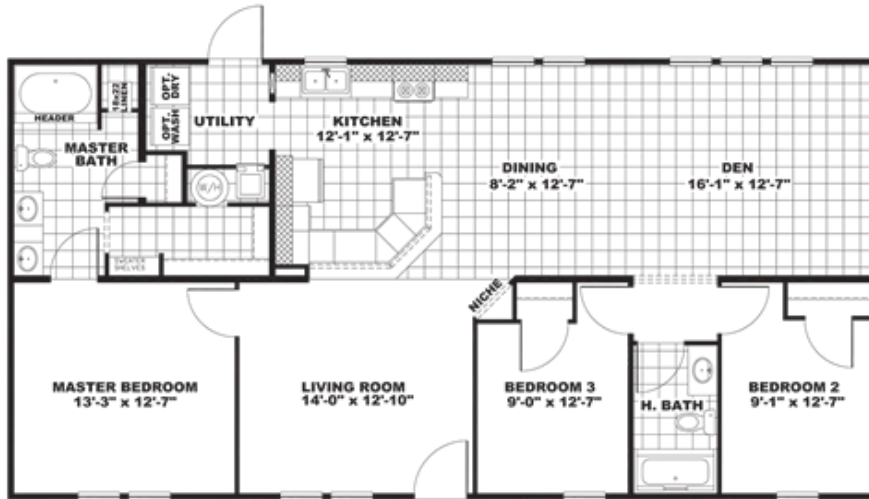

**ELITE 52** Model number: 27ELN28523AH

**3 beds • 2 baths • 1456 sq.ft. • 28' width • 52' depth**

**OPT. BEDROOM 4**

**ALTERNATE KITCHEN W/ISLAND**

Our home building facilities invest in continuous product and process improvements. Plans, dimensions, features, materials, specifications and availability are subject to change without notice or obligation. Renderings and floor plans are representative likenesses of our homes and may differ from the actual homes. We invite you to tour a Home Center near you and inspect the highest value in quality housing available or call (270) 926-3352 to speak with a Home Consultant. Copyright 2017, CMH. All rights reserved.